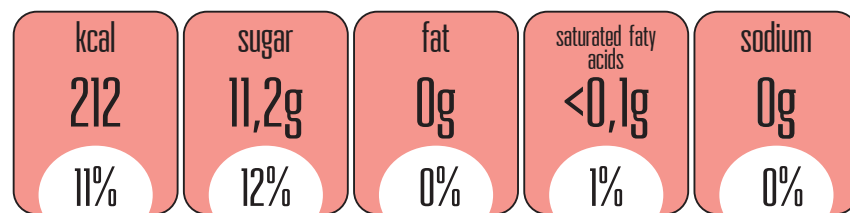

KRUPNIK GORZKI Z MIĘTĄ

A 100 ml serving contains

% of recommended adult daily intake