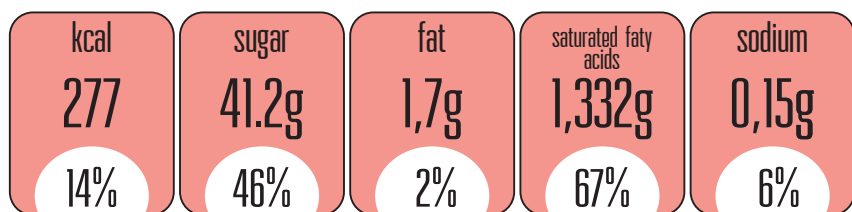

KRUPNIK SŁONY KARMEL

A 100 ml serving contains

% of recommended adult daily intake