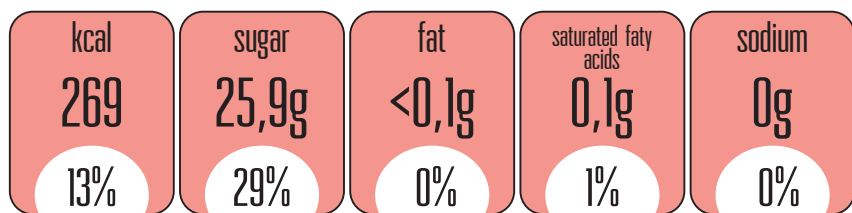

IMPRESS KAMIKAZE

A 100 ml serving contains

% of recommended adult daily intake

KRUPNIK TRADYCYJNY GORZKI

A 100 ml serving contains

% of recommended adult daily intake

SOBIESKI WIŚNIA Z NUTĄ BOURBONU

A 100 ml serving contains