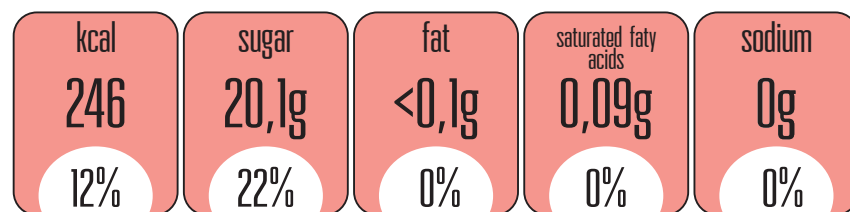

A 100 ml serving contains

% of recommended adult daily intake

KRUPNIK SŁONY KARMEL

A 100 ml serving contains

% of recommended adult daily intake

KRUPNIK ORZECHOWY

A 100 ml serving contains

% of recommended adult daily intake