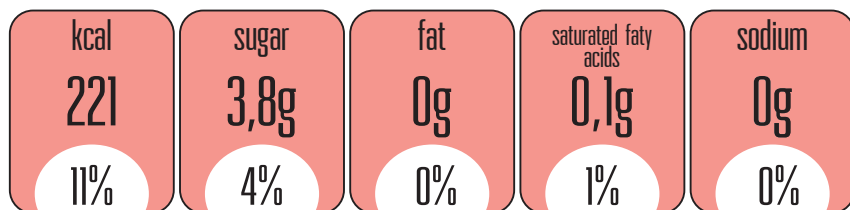

A 100 ml serving contains

% of recommended adult daily intake

KRUPNIK VODKA

A 100 ml serving contains

% of recommended adult daily intake

KRUPNIK VODKA Z LIMONKĄ I TRAWĄ CYTRYNOWĄ

A 100 ml serving contains

% of recommended adult daily intake