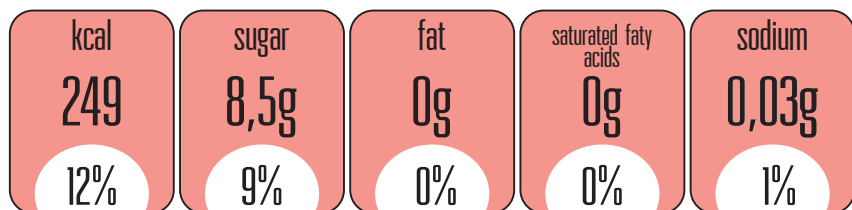

IMPRESS KAMIKAZE

A 100 ml serving contains

% of recommended adult daily intake