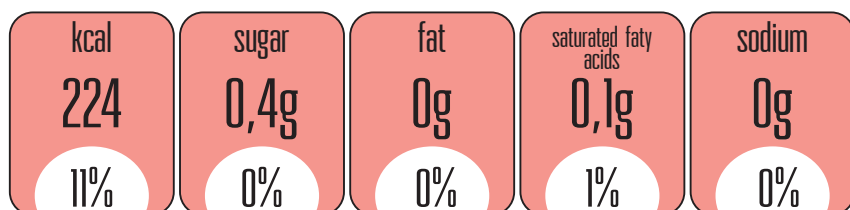

KRUPNIK VODKA

A 100 ml serving contains

% of recommended adult daily intake