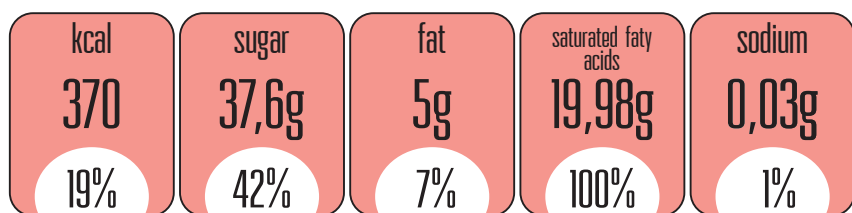

% of recommended adult daily intake

KRUPNIK GORZKI Z MIĘTĄ

A 100 ml serving contains

% of recommended adult daily intake

KRUPNIK ADVOCAT KAWOWY

A 100 ml serving contains

% of recommended adult daily intake

KRUPNIK OLD LIKIER