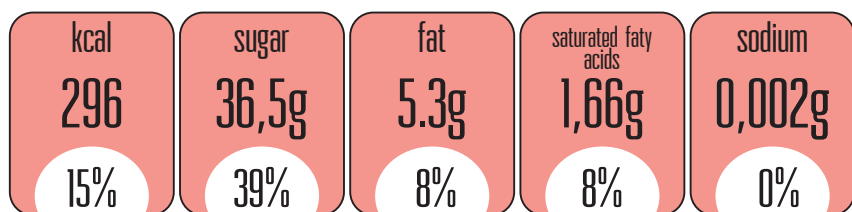

KRUPNIK ADVOKAT

A 100 ml serving contains

% of recommended adult daily intake