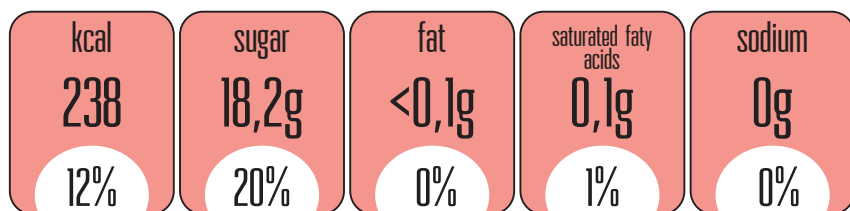

KRUPNIK ADVOKAT

A 100 ml serving contains

% of recommended adult daily intake

KRUPNIK ŚLIWKOWY

A 100 ml serving contains

% of recommended adult daily intake

KRUPNIK CYTRYNOWY

A 100 ml serving contains