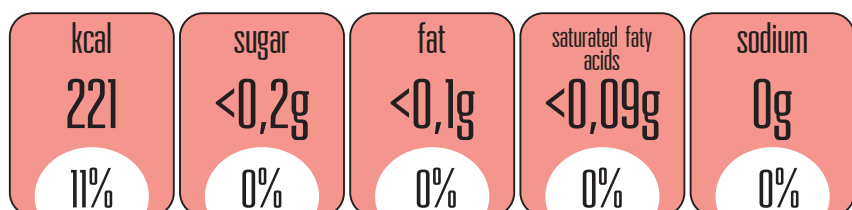

% wskazanego dziennego spożycia dla osoby dorosłej

KRUPNIK VODKA Z LIMONKĄ I TRAWĄ CYTRYNOWĄ

Porcja 100 ml produktu zawiera

% wskazanego dziennego spożycia dla osoby dorosłej

SOBIESKI

A 100 ml serving contains

% of recommended adult daily intake

IMPRESS BLACKCURRANT

A 100 ml serving contains

% of recommended adult daily intake

BIAŁA DAMA

A 100 ml serving contains

% of recommended adult daily intake

IMPRESS CRANBERRY

A 100 ml serving contains

% of recommended adult daily intake

IMPRESS WHISKY & COLA

A 100 ml serving contains

% of recommended adult daily intake

IMPRESS PINACOLADA

A 100 ml serving contains

% of recommended adult daily intake