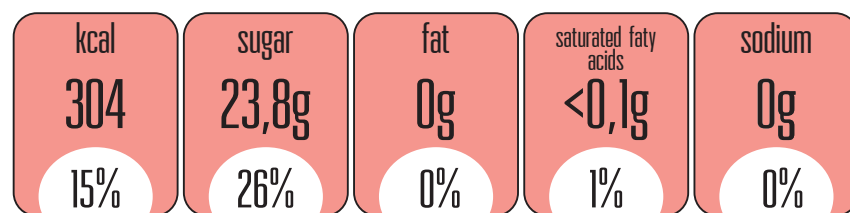

KRUPNIK OLD LIKIER

A 100 ml serving contains

% of recommended adult daily intake