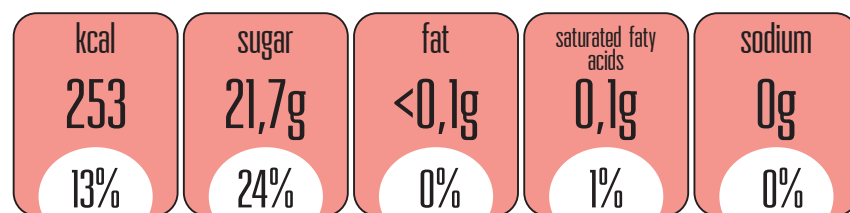

KRUPNIK PIGWOWY

A 100 ml serving contains

% of recommended adult daily intake