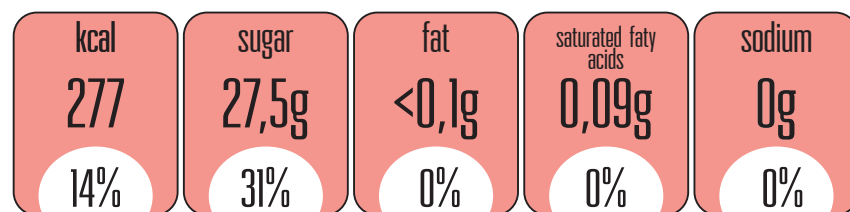

KRUPNIK ADVOKAT

A 100 ml serving contains

% of recommended adult daily intake

KRUPNIK ŚLIWKOWY

A 100 ml serving contains

% of recommended adult daily intake

KRUPNIK CYTRYNOWY

A 100 ml serving contains