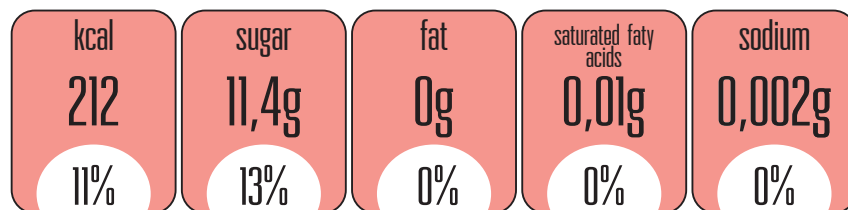

A 100 ml serving contains

% of recommended adult daily intake

IMPRESS WHISKY & COLA

A 100 ml serving contains

% of recommended adult daily intake

IMPRESS PINACOLADA

A 100 ml serving contains

% of recommended adult daily intake

IMPRESS KAMIKAZE

A 100 ml serving contains

% of recommended adult daily intake

KRUPNIK TRADYCYJNY GORZKI

A 100 ml serving contains

% of recommended adult daily intake

SOBIESKI WIŚNIA Z NUTĄ BOURBONU

A 100 ml serving contains