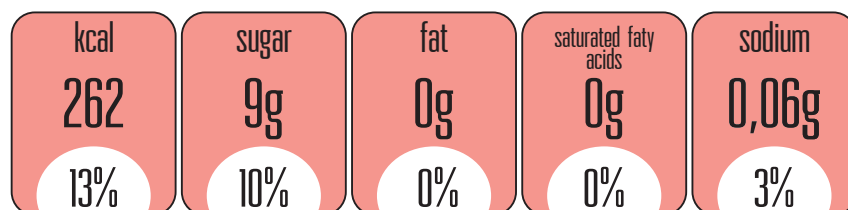

% of recommended adult daily intake

IMPRESS BLACKCURRANT

A 100 ml serving contains

% of recommended adult daily intake

BIAŁA DAMA

A 100 ml serving contains

% of recommended adult daily intake

IMPRESS CRANBERRY

A 100 ml serving contains

% of recommended adult daily intake

IMPRESS WHISKY & COLA

A 100 ml serving contains

% of recommended adult daily intake

IMPRESS PINACOLADA

A 100 ml serving contains

% of recommended adult daily intake