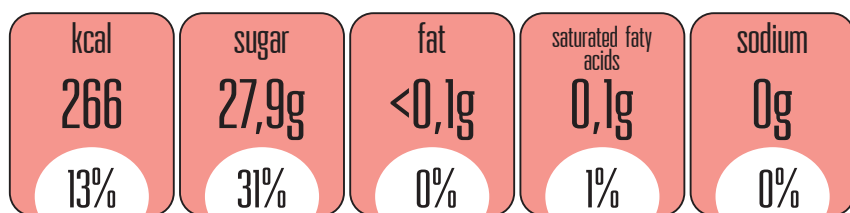

% of recommended adult daily intake

KRUPNIK WIŚNIOWY

A 100 ml serving contains

% of recommended adult daily intake

KRUPNIK MALINOWY

A 100 ml serving contains

% of recommended adult daily intake

KRUPNIK PIGWOWY