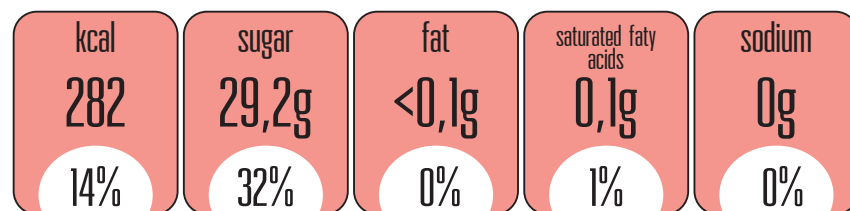

KRUPNIK WIŚNIOWY

A 100 ml serving contains

% of recommended adult daily intake