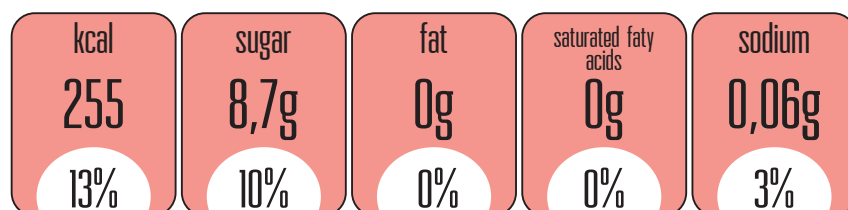

% wskazanego dziennego spożycia dla osoby dorosłej

KRUPNIK VODKA Z LIMONKĄ I TRAWĄ CYTRYNOWĄ

Porcja 100 ml produktu zawiera

% wskazanego dziennego spożycia dla osoby dorosłej

SOBIESKI

A 100 ml serving contains

% of recommended adult daily intake

IMPRESS BLACKCURRANT

A 100 ml serving contains

% of recommended adult daily intake

BIAŁA DAMA

A 100 ml serving contains

% of recommended adult daily intake

IMPRESS CRANBERRY

A 100 ml serving contains

% of recommended adult daily intake

IMPRESS WHISKY & COLA

A 100 ml serving contains

% of recommended adult daily intake

IMPRESS PINACOLADA

A 100 ml serving contains

% of recommended adult daily intake