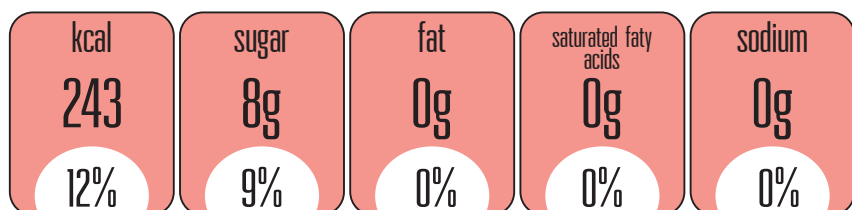

% wskazanego dziennego spożycia dla osoby dorosłej

KRUPNIK VODKA Z LIMONKĄ I TRAWĄ CYTRYNOWĄ

Porcja 100 ml produktu zawiera

% wskazanego dziennego spożycia dla osoby dorosłej

SOBIESKI

A 100 ml serving contains

% of recommended adult daily intake

IMPRESS BLACKCURRANT

A 100 ml serving contains

% of recommended adult daily intake

BIAŁA DAMA

A 100 ml serving contains

% of recommended adult daily intake

IMPRESS CRANBERRY

A 100 ml serving contains

% of recommended adult daily intake

IMPRESS WHISKY & COLA

A 100 ml serving contains

% of recommended adult daily intake

IMPRESS PINACOLADA

A 100 ml serving contains

% of recommended adult daily intake